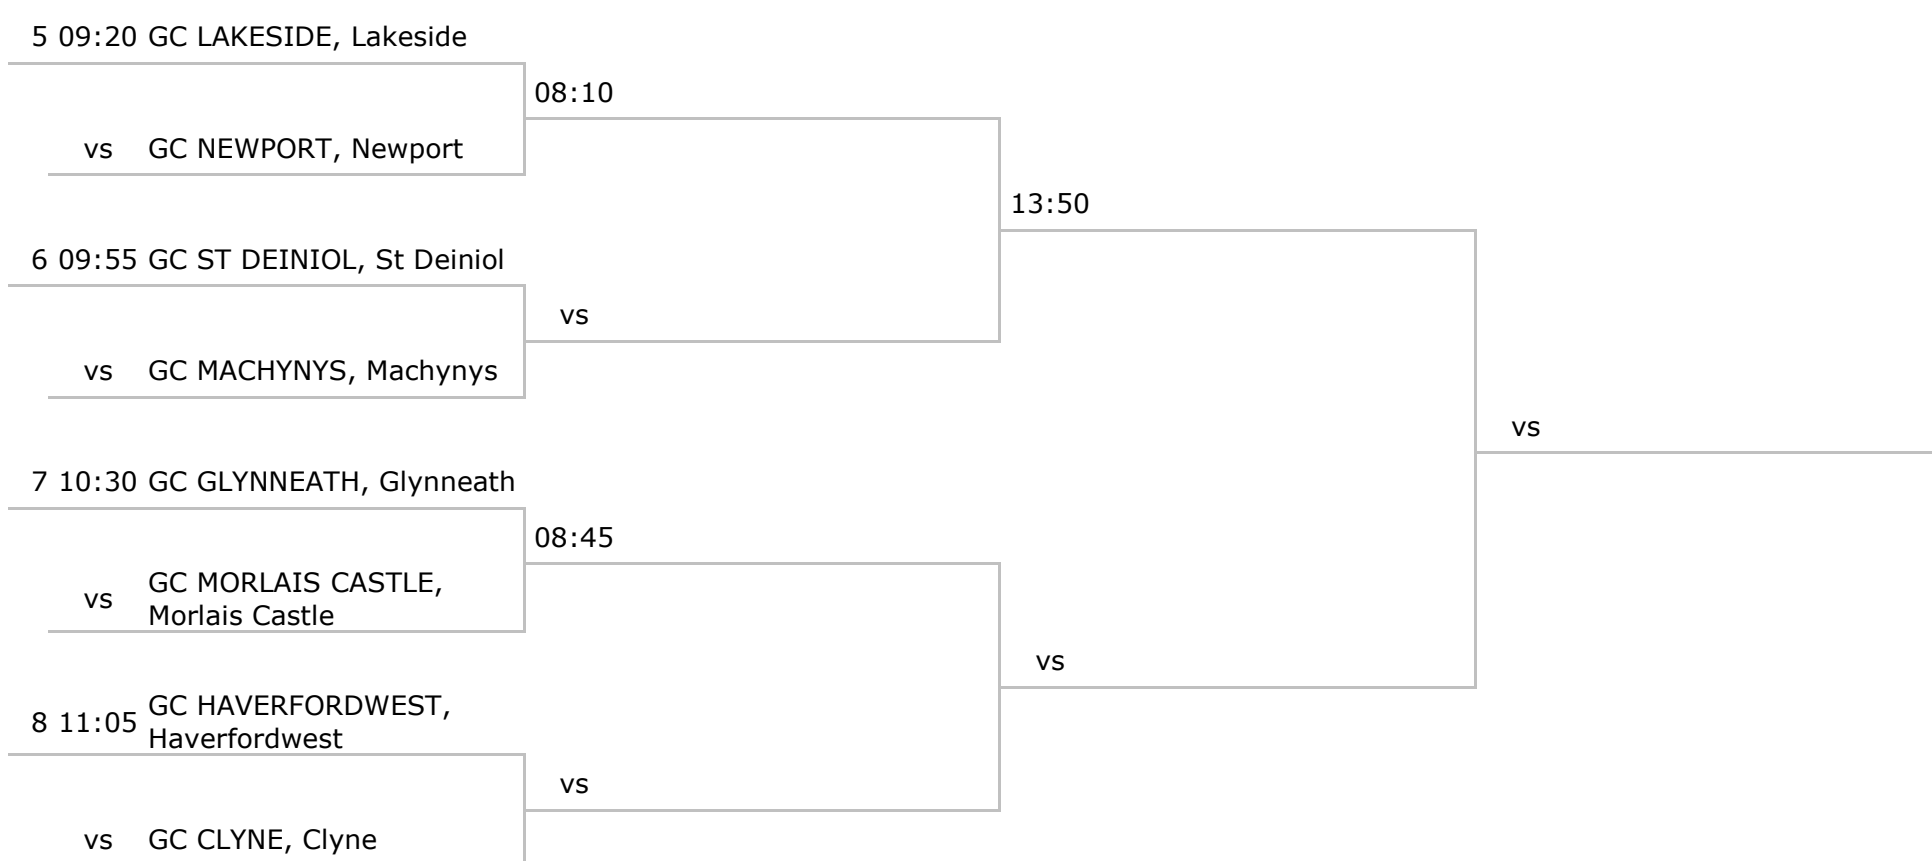

**17 August 2012 - 19 August 2012
Welsh Team Championship**

PLAYING SCHEDULE